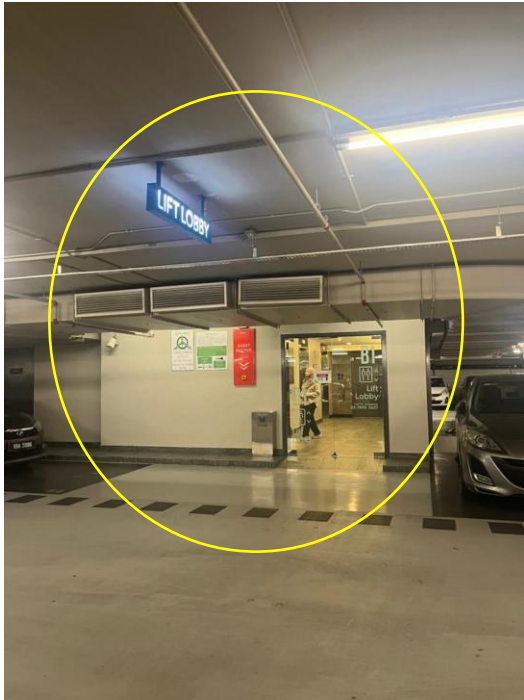

Directions to B1 / B2 parking until the Lounge

1. Bring your vehicle to B1 / B2 Entrance.

2. Go straight down to enter B1 / B2 parking. There is a ParkRite machine that will detect vehicle details. **Pay upon going out only.**

3. Once parked, locate the **Lift Lobby** at the floor of B1/B2.

4. Once entered the Lift Lobby, press up to **Level 9**

5. Once you've reached **Level 9**, exit the Lift and Lift Lobby and head out.

6. Once you see the **Glassbox**, turn **right** and **walk down** this alley. Then turn **right again** until you see an **opening**.