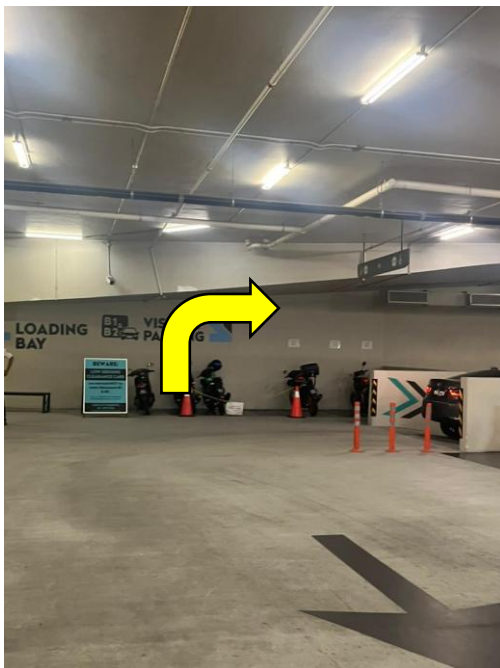

Directions to B1 / B2 parking until the Lounge

1. Bring your vehicle to B1 / B2 Entrance.

2. Go straight down to enter B1 / B2 parking. There is a ParkRite machine that will detect vehicle details. **Pay upon going out only.**

3. Once parked, locate the **Lift Lobby** at the floor of B1/B2.

4. Once entered the Lift Lobby, press up to **Level 9**

5. Once you've reached **Level 9**, exit the Lift and Lift Lobby and head out.

6. Once you see the **Glassbox**, turn **right** and **walk down** this alley. Then turn **right again** until you see an **opening**.