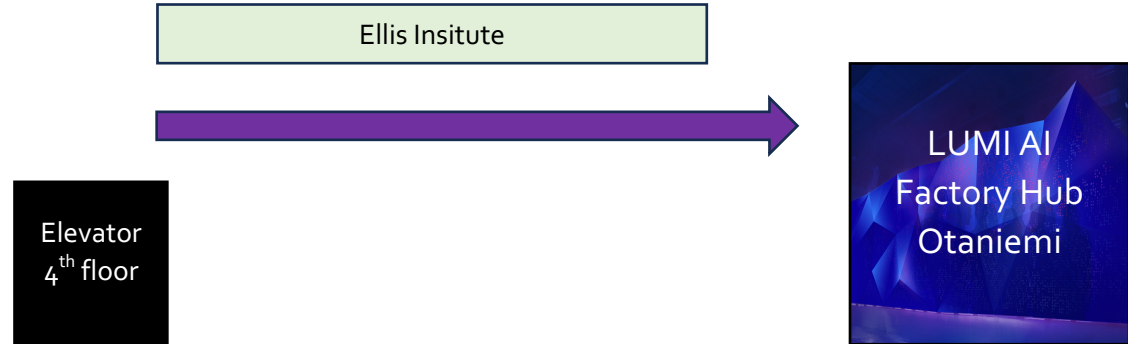

1

**1st floor in TUAS building**  
Enter the main entrance on the Maarintie side.  
Turn left and walk through two different glass doors.  
Take the elevator to the 4th floor.

2

**4th floor in TUAS building.**  
Exit the elevator.  
Walk to the right, all the way to the end of the corridor, to find LUMI AI Factory Otaniemi Hub.  
Ellis Institute on the same floor.