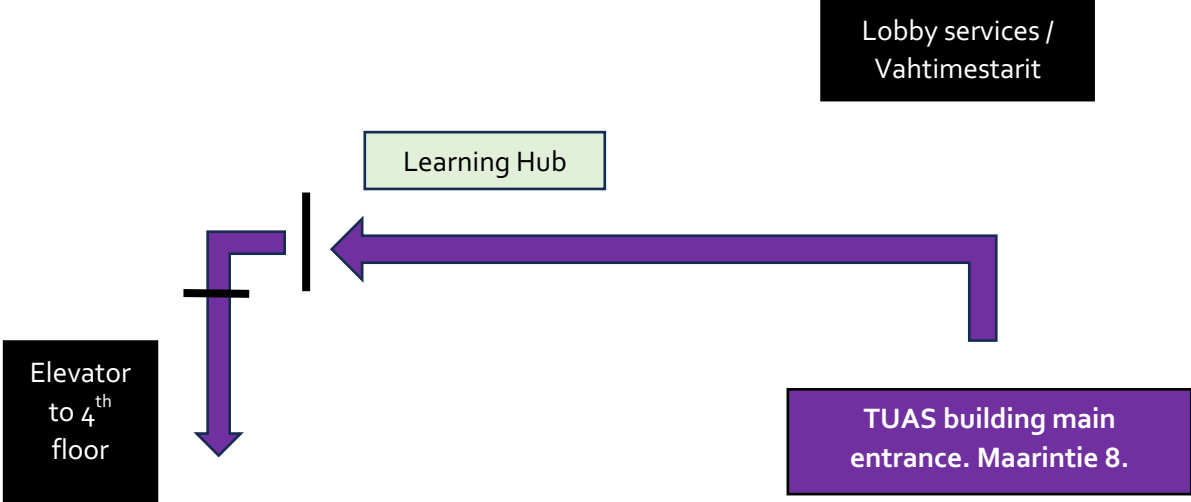

1

**1st floor in TUAS building**  
Enter the main entrance on the Maarintie side.  
Turn left and walk through two different glass doors.  
Take the elevator to the 4th floor.

2

**4th floor in TUAS building.**  
Exit the elevator.  
Walk to the right, all the way to the end of the corridor, to find LUMI AI Factory Otaniemi Hub.  
Ellis Institute on the same floor.